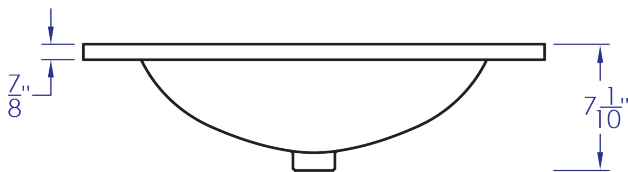

SPECIFICATION 25" MADDOX INTEGRAL SINK TOP

AERIAL VIEW

FRONT VIEW

SIDE VIEW

PRODUCT SKU	DCT25 Gloss White
DIMENSIONS	25 3/16" W x 22 1/16" D x 7 1/10" H
MATERIAL	Vitreous China
DRAIN OPENING	1 3/4" Standard USA-Canada Drain Opening. Overflow with removable cap. Drain sold separately.
INSTALLATION	Drop-in Installation