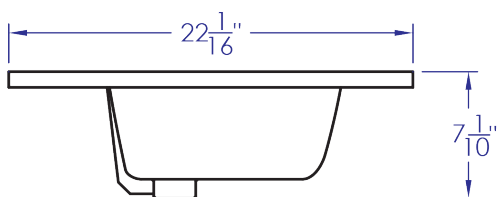

SPECIFICATION 25" MADDOX INTEGRAL SINK TOP

AERIAL VIEW

FRONT VIEW

SIDE VIEW

PRODUCT SKU	DCT25 Gloss White
DIMENSIONS	25 3/16" W x 22 1/16" D x 7 1/10" H
MATERIAL	Vitreous China
DRAIN OPENING	1 3/4" Standard USA-Canada Drain Opening. Overflow with removable cap. Drain sold separately.
INSTALLATION	Drop-in Installation