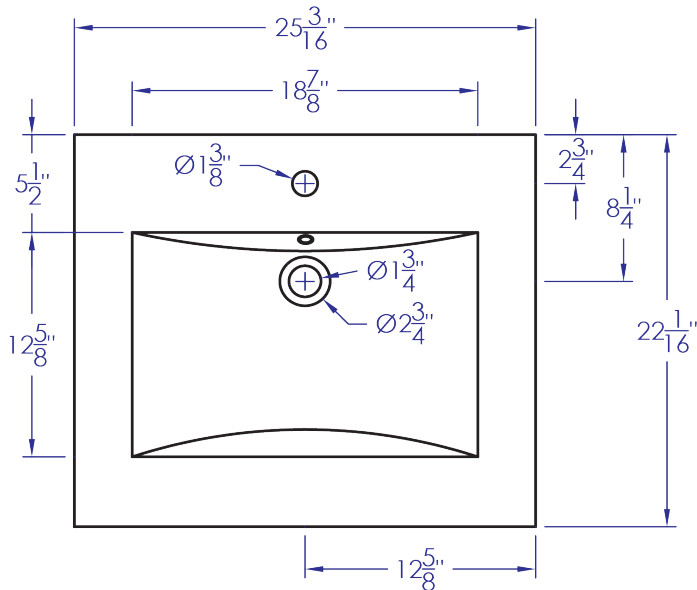

SPECIFICATION 25" MADDOX INTEGRAL SINK TOP

AERIAL VIEW

FRONT VIEW

SIDE VIEW

PRODUCT SKU	DCT25 Gloss White
DIMENSIONS	25 3/16" W x 22 1/16" D x 7 1/10" H
MATERIAL	Vitreous China
DRAIN OPENING	1 3/4" Standard USA-Canada Drain Opening. Overflow with removable cap. Drain sold separately.
INSTALLATION	Drop-in Installation